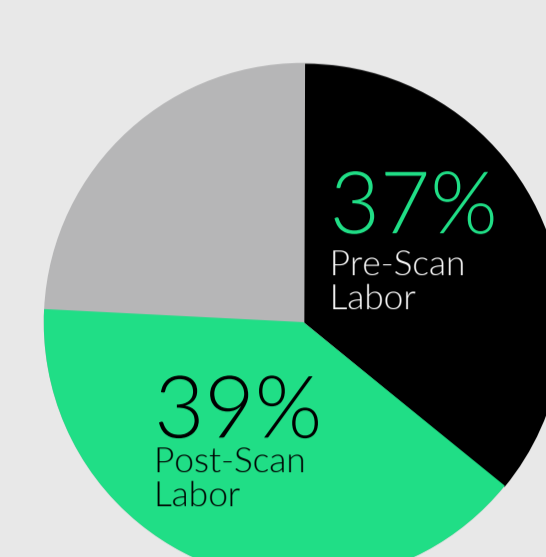

Consolidates to Accelerate

- **Run** all your document types - big and small - together at high speeds and high volumes.
- **Eliminate** tedious manual feeding.
- **Remove** the need for multiple legacy capture devices.

76%