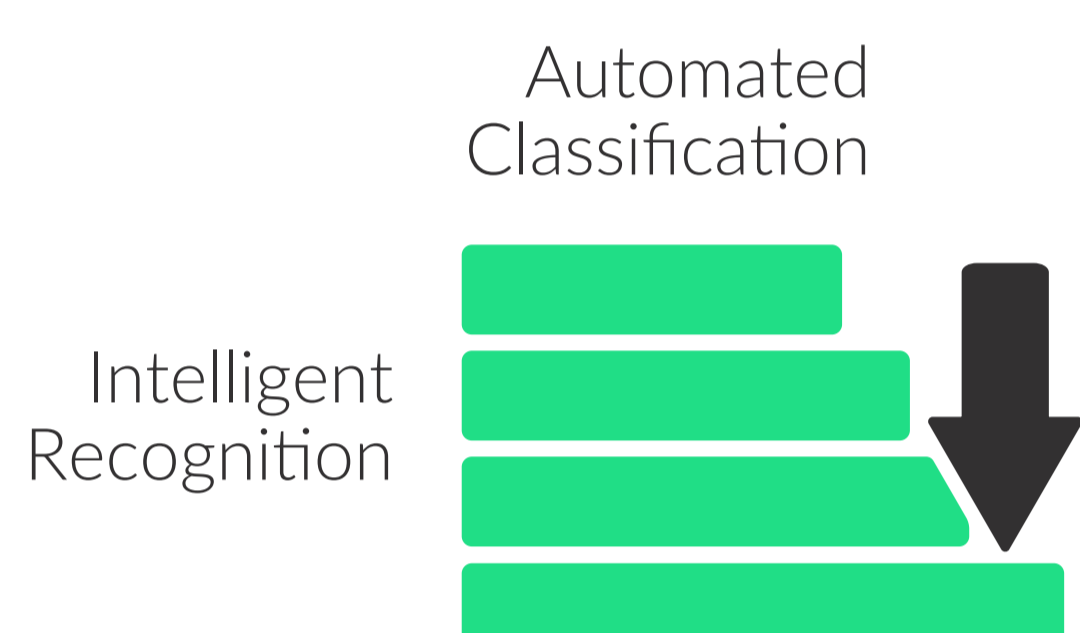

Exception-Exposing Technology

Vigilant software improves **exception handling** by flagging missing fields and signatures, speeding up customer turnaround times.

- Unfilled Critical Fields
- Missed Signatures
- Streaks
- Handwriting

4